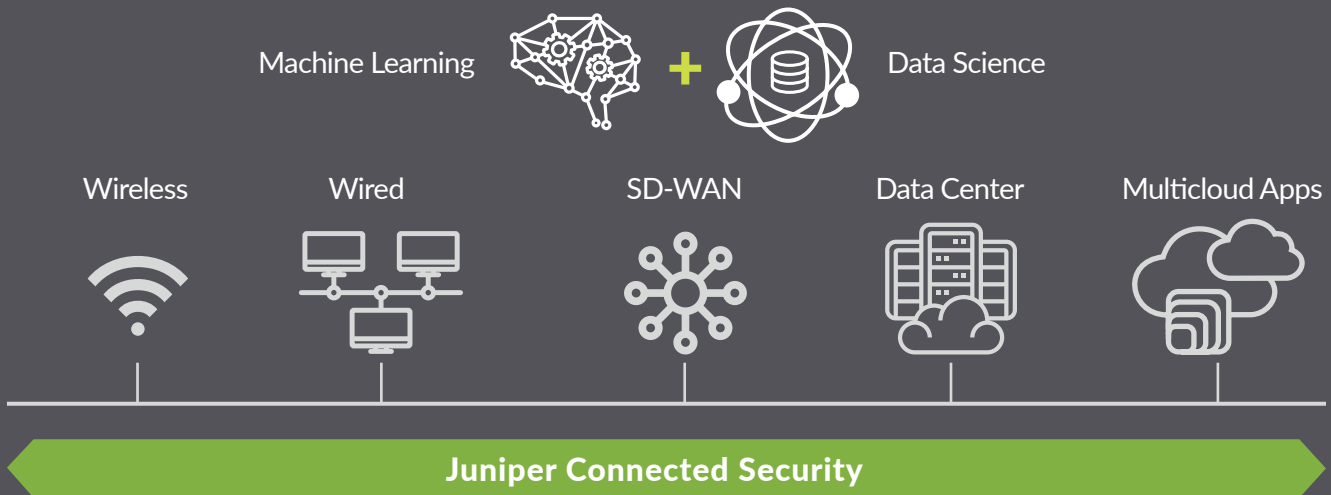

Modernizing IT Networks for Transportation

Public transportation agencies seek innovative ways to connect systems and business assets, improve the experience of moving people and goods, and reduce operational cost. AI-driven networking can help agencies shift from inflexible, costly IT networks and deliver superior experiences that improve ridership loyalty while simplifying IT operations and lowering costs.

Transportation Ecosystem

Modernize and Get Ahead with AI-Driven Networking

As a leader in AI for IT, Juniper uses insight, automation, and action to bring unprecedented simplicity, reliability, and security from client to cloud. An AI-driven network enables your agency to deliver industry-leading experiences, improve total cost of ownership, and fuel innovation.

Unifying Operations Efficiency and Citizen Experience

Create an Experience-First Network with Juniper

Boost user experiences across private and public networks with Juniper® Session Smart™ SD-WAN and AI-driven insight, automation, and action. Transition to a modern SD-WAN to increase application performance and lower OpEx.

With a Juniper Session Smart SD-WAN, driven by Mist AI, transportation agencies can:

- Optimize citizen experience and increase ridership loyalty
- Reduce IT costs and complexities
- Strengthen Zero Trust Security
- Innovate, modernize, and transform from client to cloud