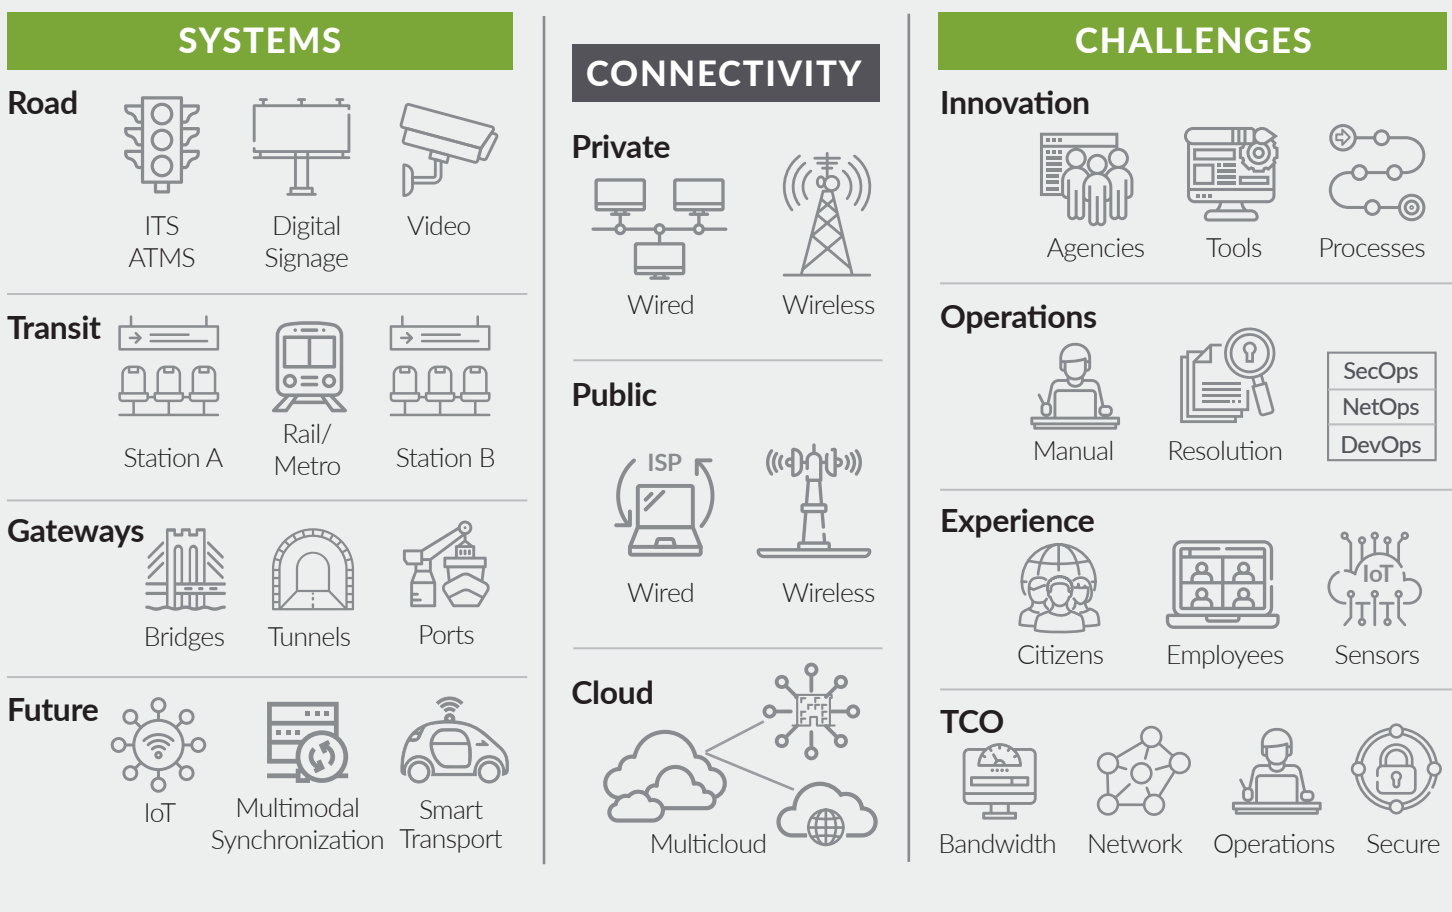

Modernizing IT Networks for Transportation

Public transportation agencies seek innovative ways to connect systems and business assets, improve the experience of moving people and goods, and reduce operational cost. AI-driven networking can help agencies shift from inflexible, costly IT networks and deliver superior experiences that improve ridership loyalty while simplifying IT operations and lowering costs.

Transportation Ecosystem

Modernize and Get Ahead with AI-Driven Networking

As a leader in AI for IT, Juniper uses insight, automation, and action to bring unprecedented simplicity, reliability, and security from client to cloud. An AI-driven network enables your agency to deliver industry-leading experiences, improve total cost of ownership, and fuel innovation.

Unifying Operations Efficiency and Citizen Experience

Create an Experience-First Network with Juniper

Boost user experiences across private and public networks with Juniper® Session Smart™ SD-WAN and AI-driven insight, automation, and action. Transition to a modern SD-WAN to increase application performance and lower OpEx.

With a Juniper Session Smart SD-WAN, driven by Mist AI, transportation agencies can:

- Optimize citizen experience and increase ridership loyalty
- Reduce IT costs and complexities
- Strengthen Zero Trust Security
- Innovate, modernize, and transform from client to cloud