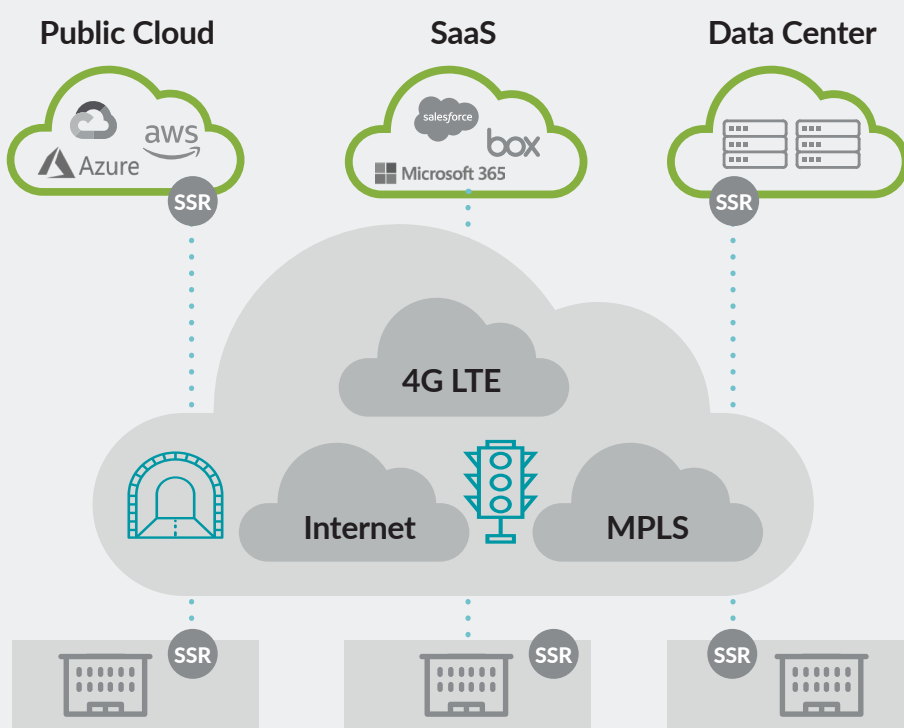

Transportation Ecosystem

Modernize and Get Ahead with AI-Driven Networking

As a leader in AI for IT, Juniper uses insight, automation, and action to bring unprecedented simplicity, reliability, and security from client to cloud. An AI-driven network enables your agency to deliver industry-leading experiences, improve total cost of ownership, and fuel innovation.

Unifying Operations Efficiency and Citizen Experience

Create an Experience-First Network with Juniper

Boost user experiences across private and public networks with Juniper® Session Smart™ SD-WAN and AI-driven insight, automation, and action. Transition to a modern SD-WAN to increase application performance and lower OpEx.

With a Juniper Session Smart SD-WAN, driven by Mist AI, transportation agencies can:

- Optimize citizen experience and increase ridership loyalty
- Reduce IT costs and complexities
- Strengthen Zero Trust Security
- Innovate, modernize, and transform from client to cloud